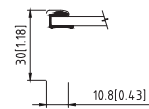

STPXXS - B72/Pnh+ 435-455W

Secti

Section B-B

Note:mm[inch]

455	450S	445	440	435